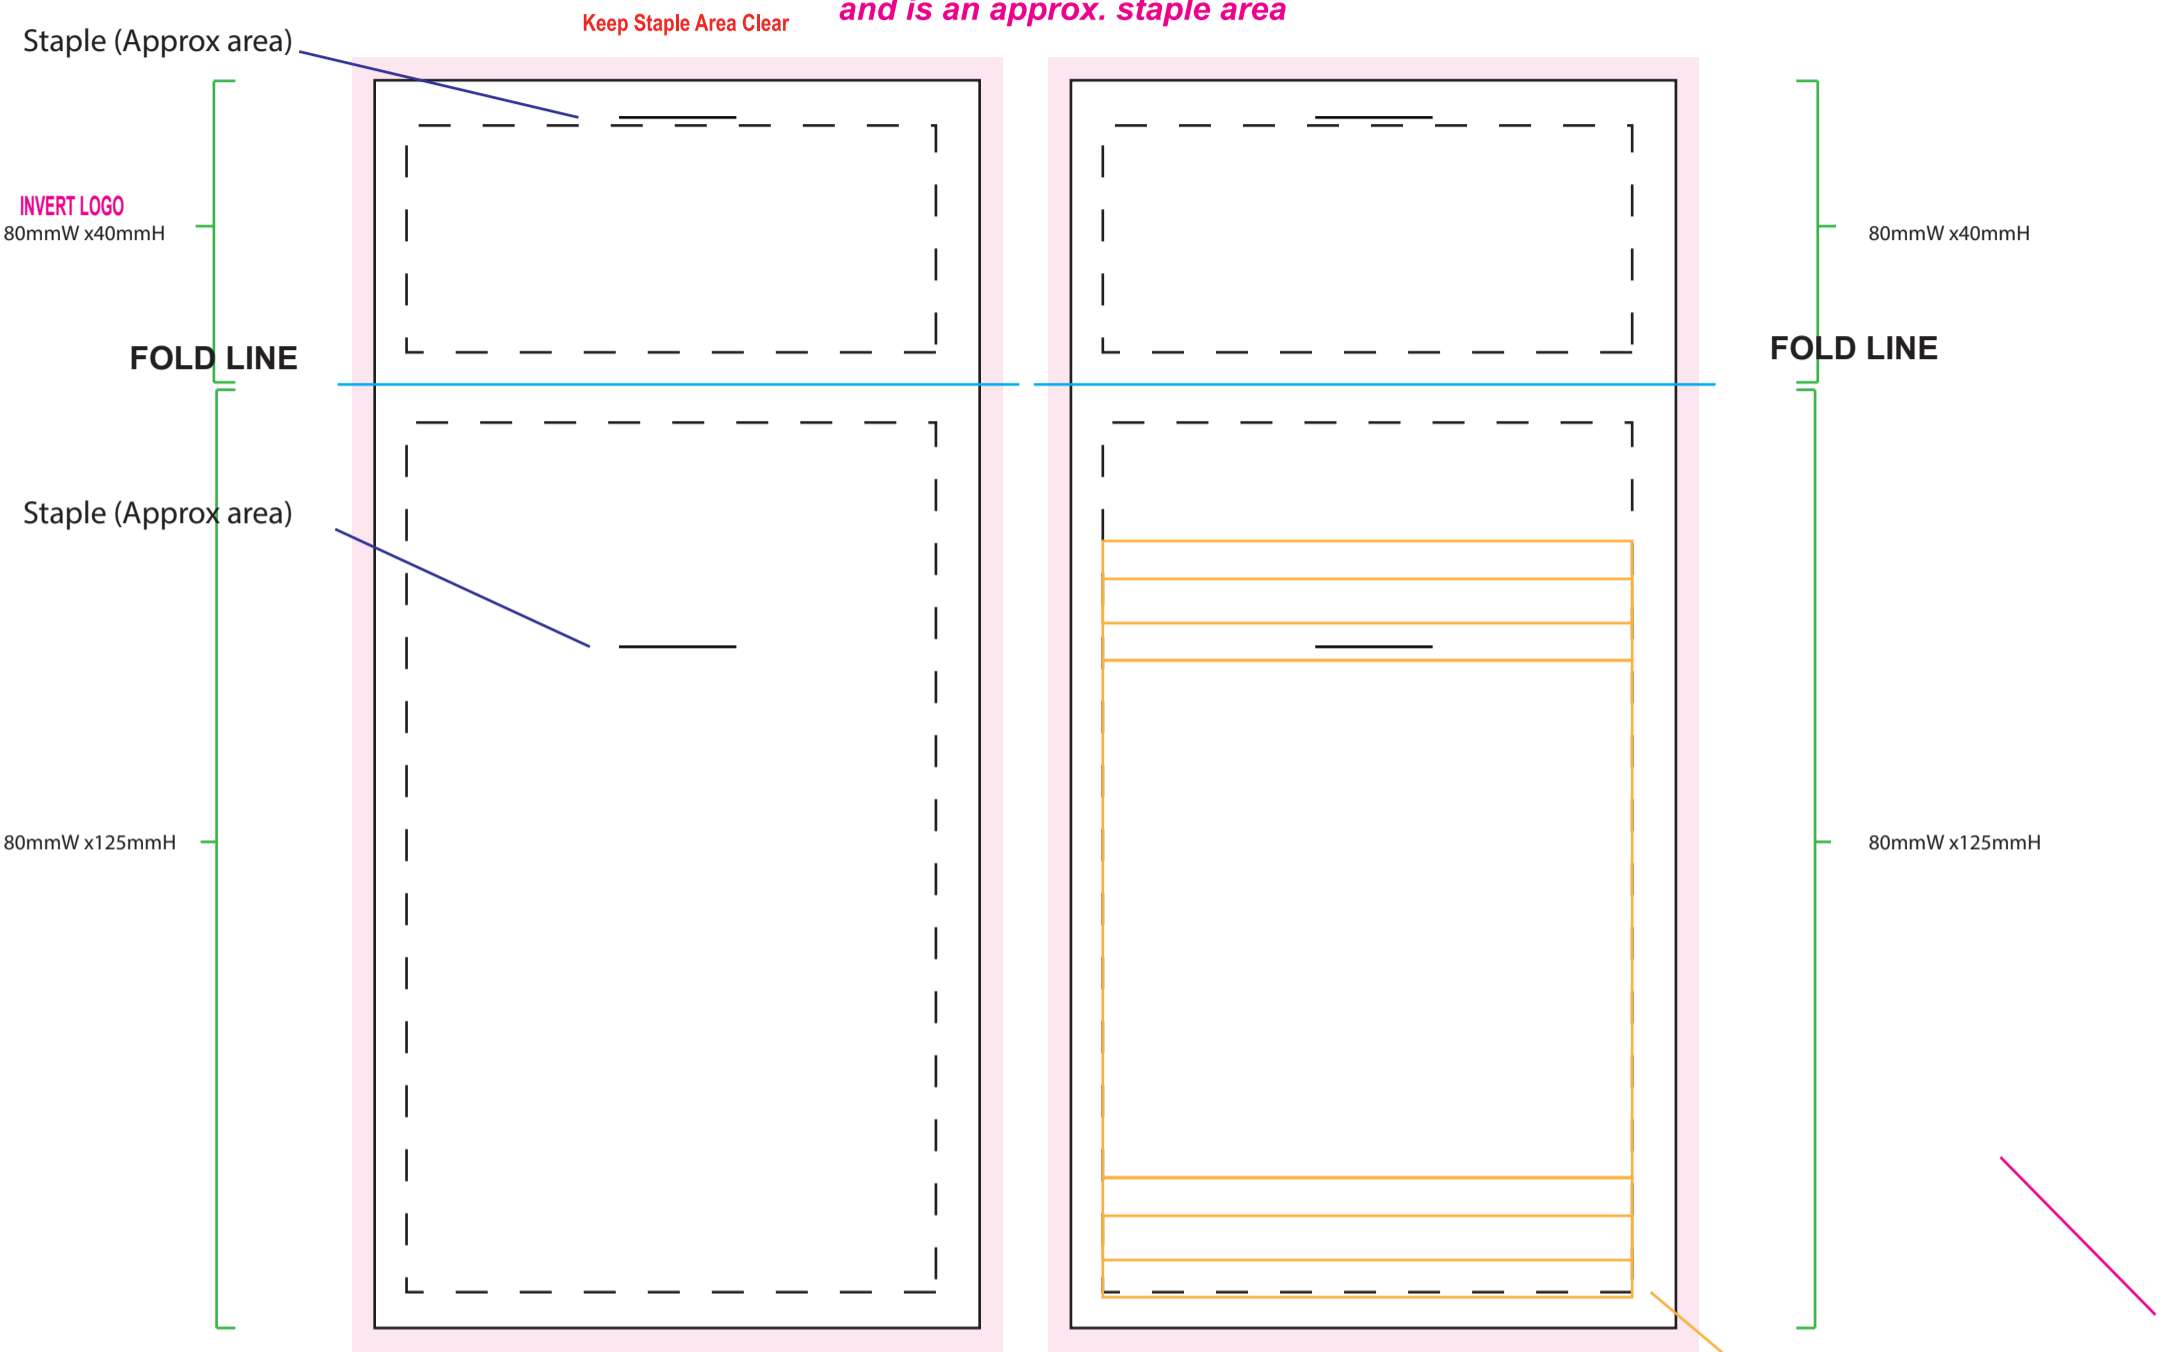

All colours used in this document are indicative only and they may vary across a variety of printing techniques and confectionery

NOTE: Staple is applied by hand and is an approx. staple area

Photo Impression Only
NOT TO SCALE

100% OUTSIDE FACE
80mmW x 165mmH

100% INSIDE FACE
80mmW x 165mmH

Freckle Bag
(Approx size only)

Notes:
Billboard Size: 80mmW x 165mmH
Bleed 3mm (From edges)
Safe area 5mm (inside edges)

Please note: Billboards are printed digitally, please provide PMS colours if a close match is crucial and please inform us of this when ordering. If PMS colours are not provided we will print directly from the file and resulting print will be taken as correct. Not all PMS colours can be matched. Exact PMS colour match is NOT guaranteed. It is highly recommended that editable linework is provided, without this we cannot be held responsible for colour discrepancies

Product Code : CCX084N

Description : Billboard with Christmas Choc Freckle
 Order# :
 Company Name :
 Contact :
 Board Size : 80mmW x 165mmH (Total Billboard Size)
 80mmW x 40mmH (Flap only)
 Print Colour : **Customer must provide PMS Colour print guide**
 Quantity :
 Delivery Date :